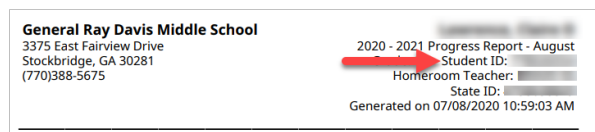

For Current RCPS Students – How to Find Your Student ID Number

- 1) Open a web browser (go to <https://launchpad.classlink.com/rockdale> . On your school-issued laptop, this should be the first page that opens when you open a web browser) and sign in to ClassLink with your login credentials.
- 2) Click on the “Infinite Campus – Student” app on the ClassLink homepage.
- 3) On the left, click on “Documents” and then “Progress Report”
- 4) Your Student ID Number is on the top right.

Finding the Student ID Number

1

Log into ClassLink

2

Click on "Infinite Campus - Student"

3

Click on Documents and then the Progress Report

4