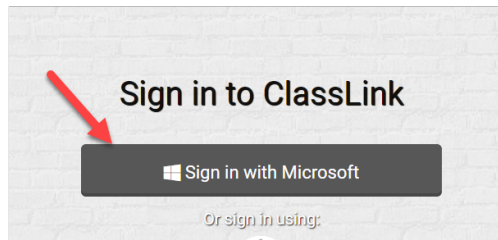

For Current RCPS Students – How to Find Your Student ID Number

1) Open a web browser (go to <https://launchpad.classlink.com/rockdale> . On your school-issued laptop, this should be the first page that opens when you open a web browser) and sign in to ClassLink with your login credentials.
2) Click on the “Infinite Campus – Student” app on the ClassLink homepage.
3) On the left, click on “Documents” and then “Progress Report”
4) Your Student ID Number is on the top right.

Finding the Student ID Number

1

Log into ClassLink

2