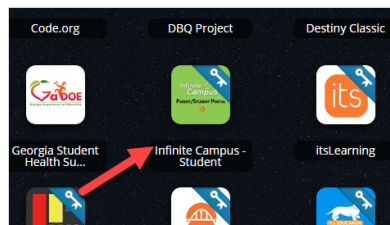

Click on "Infinite Campus - Student"

3