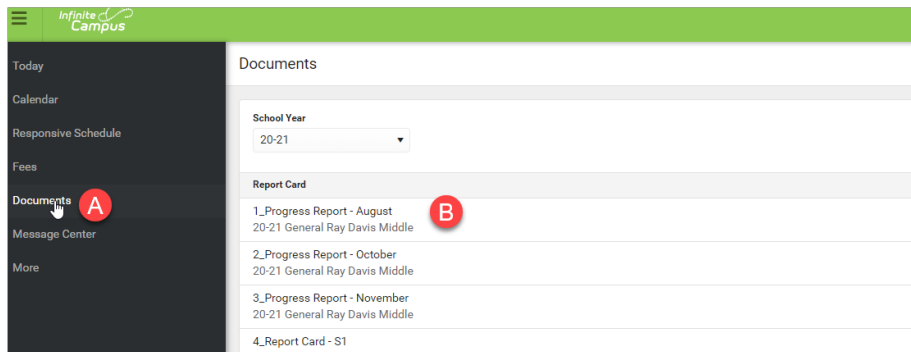

For Current RCPS Students – How to Find Your Student ID Number

- 1) Open a web browser (go to <https://launchpad.classlink.com/rockdale> . On your school-issued laptop, this should be the first page that opens when you open a web browser) and sign in to ClassLink with your login credentials.
- 2) Click on the “Infinite Campus – Student” app on the ClassLink homepage.
- 3) On the left, click on “Documents” and then “Progress Report”
- 4) Your Student ID Number is on the top right.

Finding the Student ID Number

1

Log into ClassLink

2

Click on "Infinite Campus - Student"

3

Click on Documents and then the Progress Report

4